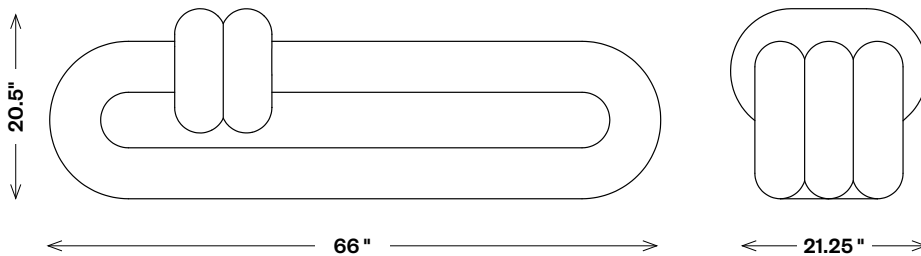

## Nudo Bench

FBE22005

Materials Shown

**Amarillo Triana**

Dimensions

**Width: 66"**

**Depth: 21.25"**

**Height: 20.5"**

**Seat Height: 16"**

Finishes

Please contact  
[conciierge@kellywearstler.com](mailto:conciierge@kellywearstler.com) for  
inquiries regarding custom materials  
and finishes